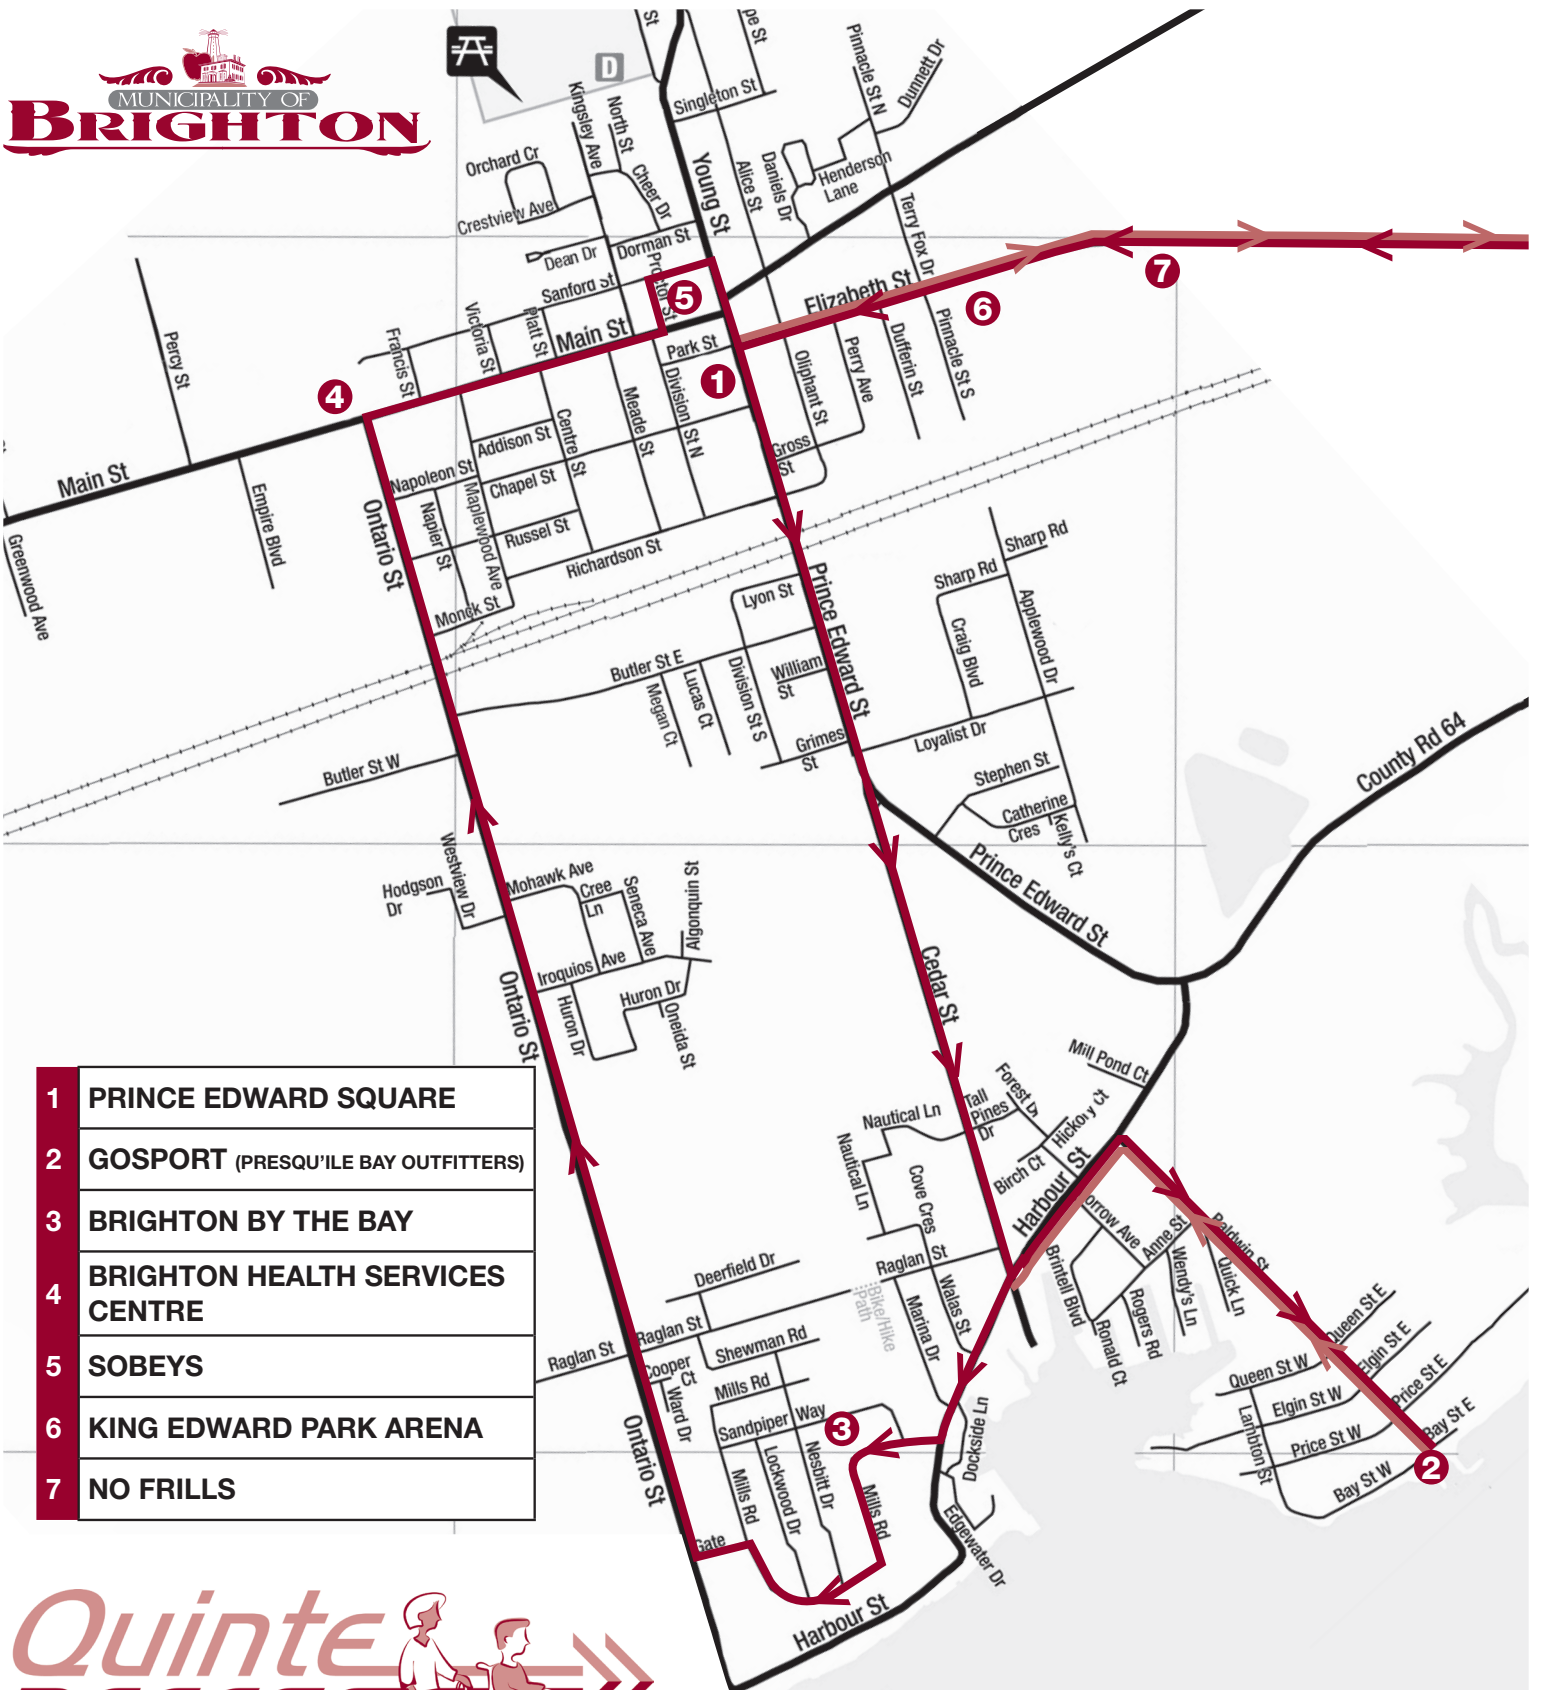

PUBLIC TRANSIT SYSTEM

NEW
Starting Mon Feb 8, 2016

Weekday Bus – Brighton to Trenton

EAST BOUND TO TRENTON	QUINTE ACCESS TRANSPORTATION PICKUP/DROP OFF LOCATION	MON & FRI	TUES, WED, THURS
DEPART	PRINCE EDWARD SQUARE	12:15	9:15
DEPART	GOSPORT - PRESQU'ILE BAY OUTFITTERS	12:20	9:20
DEPART	BRIGHTON BY THE BAY (SANDPIPER COMMUNITY CENTRE)	12:25	9:25
DEPART	BRIGHTON HEALTH SERVICES CENTRE	12:35	9:35
DEPART	SOBEYS	12:38	9:38
DEPART	KING EDWARD PARK ARENA	12:43	9:43
DEPART	NO FRILLS	12:50	9:50
ARRIVE	TRENTON - WALMART (BEHIND DOLLARTREE BY REQUEST)	1:00	10:00
WEST BOUND TO BRIGHTON	QUINTE ACCESS TRANSPORTATION PICKUP/DROP OFF LOCATION	MON & FRI	TUES, WED, THURS
DEPART	TRENTON – WALMART	3:45	1:45
DEPART	NO FRILLS	3:55	1:55
DEPART	KING EDWARD PARK ARENA	4:02	2:02
DEPART	SOBEYS	4:07	2:07
DEPART	BRIGHTON HEALTH SERVICES CENTRE	4:10	2:10
DEPART	BRIGHTON BY THE BAY (SANDPIPER COMMUNITY CENTRE)	4:20	2:20
DEPART	GOSPORT - PRESQU'ILE BAY OUTFITTERS	4:25	2:25
DEPART	PRINCE EDWARD SQUARE	4:30	2:30
ARRIVE	TRENTON - WALMART (BEHIND DOLLARTREE BY REQUEST)	4:40	2:40

\$5.00 EACHWAY - BETWEEN TOWNS - INCLUDES ONE TRANSFER FOR TRENTON PUBLIC TRANSIT SYSTEM

\$2.00 EACH WAY - FOR IN TOWN (P/U & D/O MUST BE IN TOWN ON THE BRIGHTON ROUTE)

****CASH ONLY (EXACT CHANGE REQUIRED)**

****WILL DROP OFF BEHIND DOLLARTREE IN DOWNTOWN TRENTON UPON REQUEST**

CALL 1 DAY PRIOR TO BOOK A SEAT AS SEATING IS LIMITED. NO REGISTRATION REQUIRED.

FOR ENQUIRIES PLEASE CALL QUINTE ACCESS TRANSPORTATION (613) 392-9640

1	PRINCE EDWARD SQUARE
2	GOSPORT (PRESQU'ILE BAY OUTFITTERS)
3	BRIGHTON BY THE BAY
4	BRIGHTON HEALTH SERVICES CENTRE
5	SOBEYS
6	KING EDWARD PARK ARENA
7	NO FRILLS

www.quinteaccess.org

Keeping our community on the move.